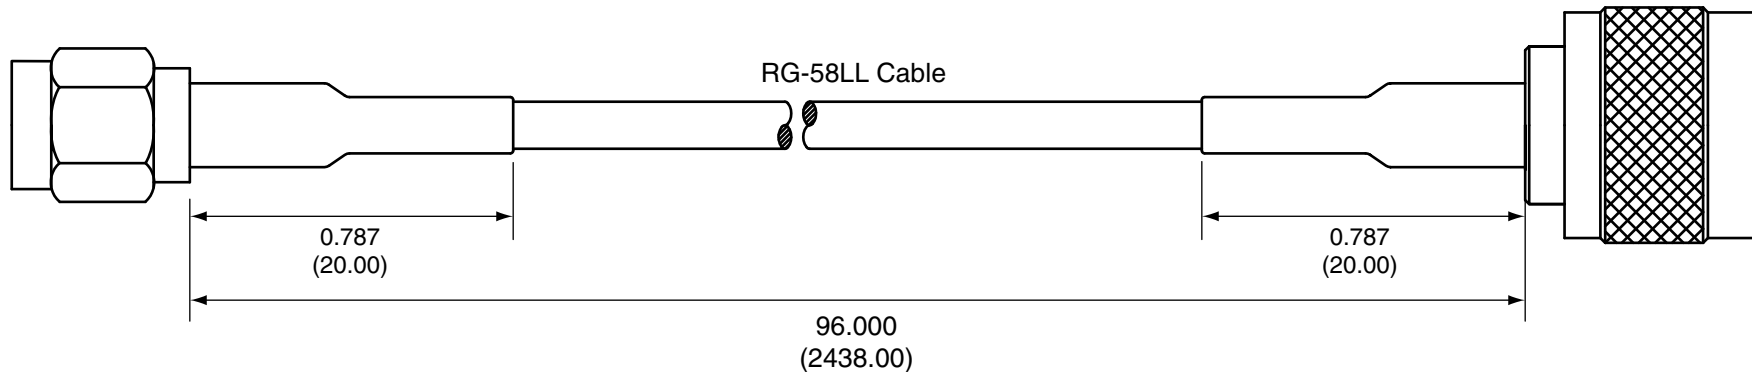

1		2	3	4
Description	Finish	Part Number		
Connector	Nickel	CONREVSMA007-R58		
Cable		RG-58 Low Loss		
Connector	Nickel	CONN007-R58		
Heat Shrink Tube	Black			

Title RPSMA MALE TO N MALE
WITH 8' OF RG58 LOW LOSS CABLE

Part No. C58LL-RPSM-2438-NM Revision: 1.0

Dimensions: INCHES (mm) Date: 5/18/2006

CONNECTOR CITY
159 ORT LANE
MERLIN, OR 97532
PH (541)-471-6256
FAX (541)-471-6251

Sheet 1 of 1

CONNECTOR CITY
THE VALUE OF CONNECTIONS